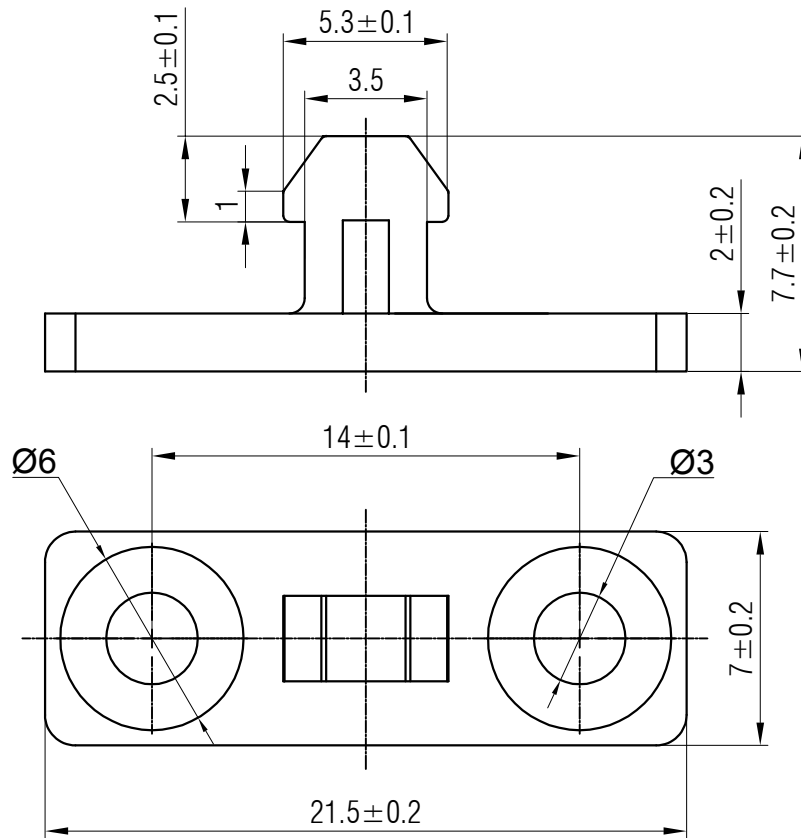

Push Latch
Switch Plastic
Fastener

P/N:PT-02CA1

Materials GP.PC

Color Black

Packaging

Bulk Package
Inner Package: Plastic bag
Outer Package: Carton

KHON® WENZHOU KHAN ELECTRONIC

VERSION		PROJECTION	DESIGNED	JiaCheng Yu
KH14FE22E			CHECKED	ShuQing Zhu
SCALE	SIZE	 Dimensions are shown:mm(inches)	APPROVED	Johan Xu
5:1	A4		2024.07.31	